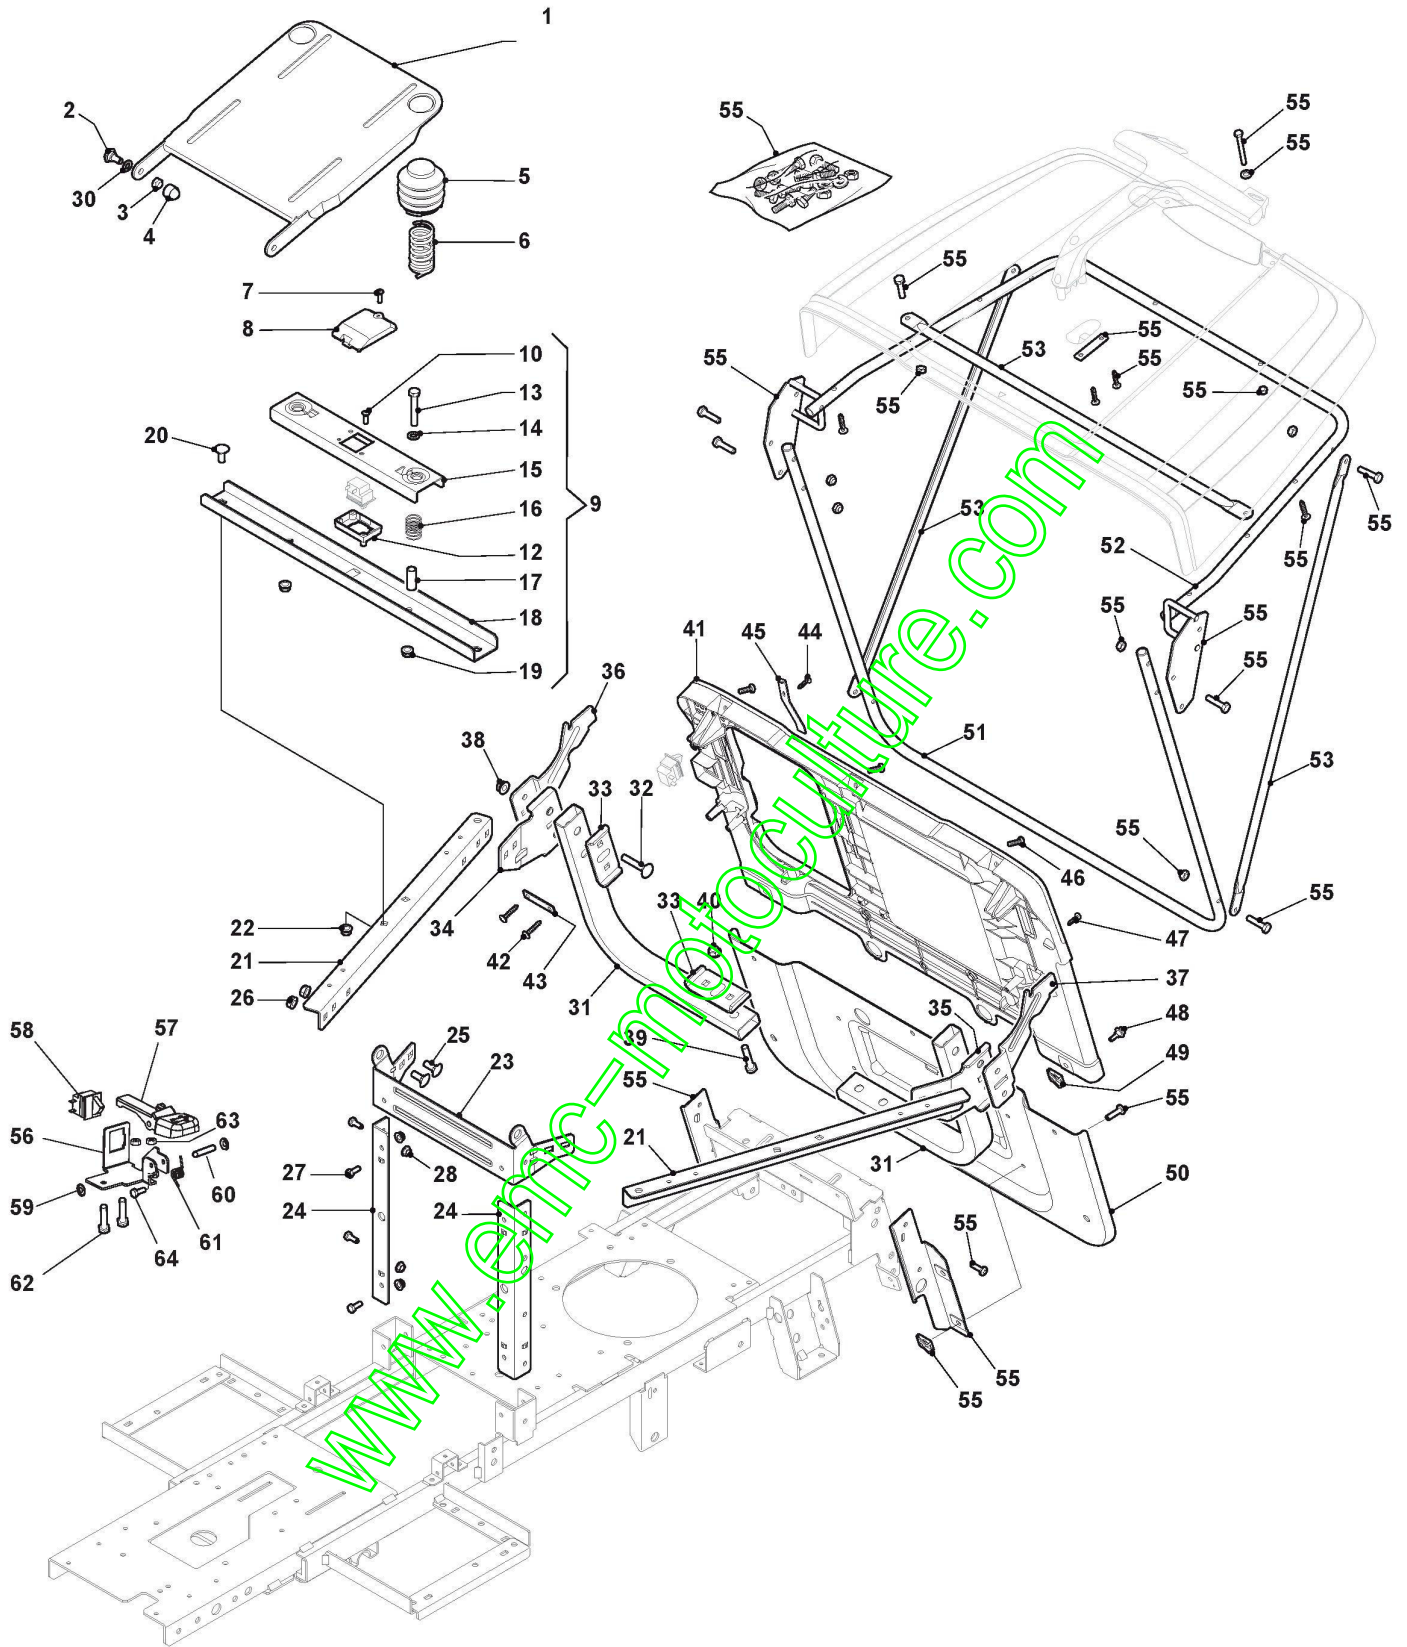

Chassis

Réf. N°	Q.té :	Code article	Description	Articles	De	Jusqu'à
1	1	382547061/0	Plaquette			
2	2	122524970/3	Goupille			
3	2	112155010/0	Ecrou			
4	2	118203854/0	Capot			
5	2	327737500/0	Protecteur			
6	2	127430589/0	Ressort			
7	1	112728706/0	Vis			
8	1	327110508/0	Micro couverture			
9	1	384394751/1	Micro interrupteur			
10	2	112728686/0	Vis			
12	1	325785379/1	Support			
13	2	112691400/0	Vis			
14	2	112521350/0	Rondelle			
15	1	327543047/0	Plaque			
16	2	125430263/0	Ressort			
17	2	125160048/0	Entretoise			
18	1	327787089/0	Support			
19	2	112293201/0	Ecrou			
20	2	112818690/0	Vis			
20	2	9897-0820-16	Vis		From	To 31-August- 2017
21	2	327650131/0	Renforcer supérieur			
22	2	112293201/0	Ecrou			
23	1	327543039/0	Plaquette de support			
24	2	327010209/0	Angulaire			
25	8	112818690/0	Vis			
25	8	9897-0820-16	Vis		From	To 31-August- 2017
26	8	112293201/0	Ecrou			
27	8	112791200/1	Vis			
28	8	112154510/0	Ecrou			
30	2	122675110/0	Rondelle			
31	2	327869063/0	Tube			
32	4	112819105/0	Vis			
33	4	327543029/0	Plaque			
34	1	327772171/0	Etrier Droit			
35	1	327772225/0	Etrier Gauche			
36	1	327772213/0	Etrier Droit			
37	1	327772215/1	Support			
38	4	112154210/0	Ecrou			
39	4	112691115/0	Vis			
40	4	112154210/0	Ecrou			
41	1	327543027/0	Plaque			
42	4	112728300/0	Vis			
43	2	322545142/0	Plaquette			
44	1	112728300/0	Vis			
45	1	127430600/0	Ressort			
46	3	112727801/0	Vis			
47	2	112728300/0	Vis			
48	2	125943010/0	Vis