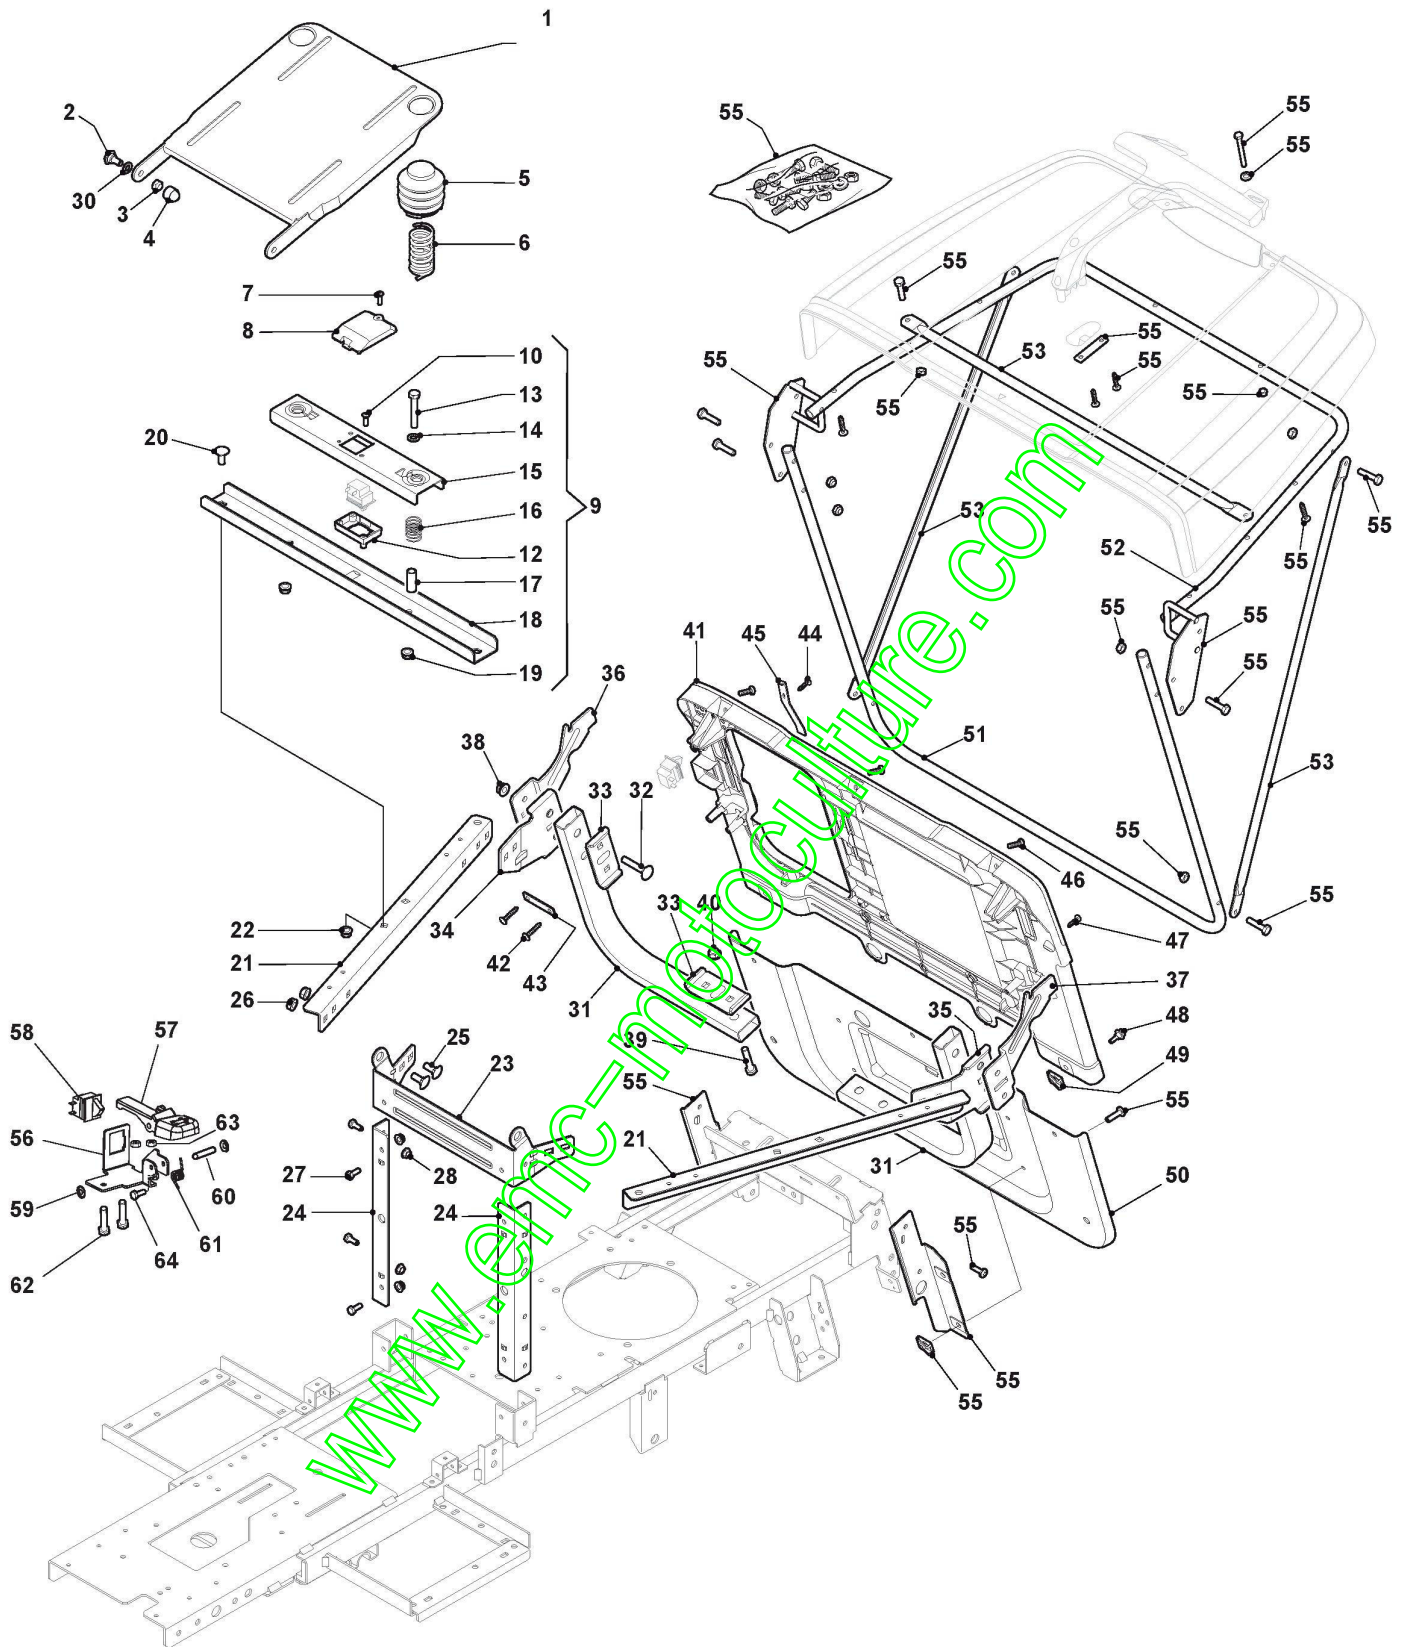

Chassis

Réf. N°	Q.té :	Code article	Description	Articles	De	Jusqu'à
49	2	112437507/0	Plaquette			
50	1	327543025/0	Plaque			
51	1	384801145/0	Chassis Bac De Ramassage			
52	1	384801147/0	Chassis Superieur Bac			
53	3	327650133/0	Renforcer supérieur			
55	1	384180218/1	Dotation Visserie			
56	1	327772241/0	Etrier			
57	1	327500065/0	Pedal			
58	1	119410614/0	Microinterrupteur			
59	1	112604896/0	Fixateur A Couronne			
60	1	122517866/0	Pivot			
61	1	122450457/0	Ressort			
62	2	112791400/0	Vis			
63	2	112292102/0	Ecrou			
64	1	112728440/0	Vis			

www.emc-motoculture.com