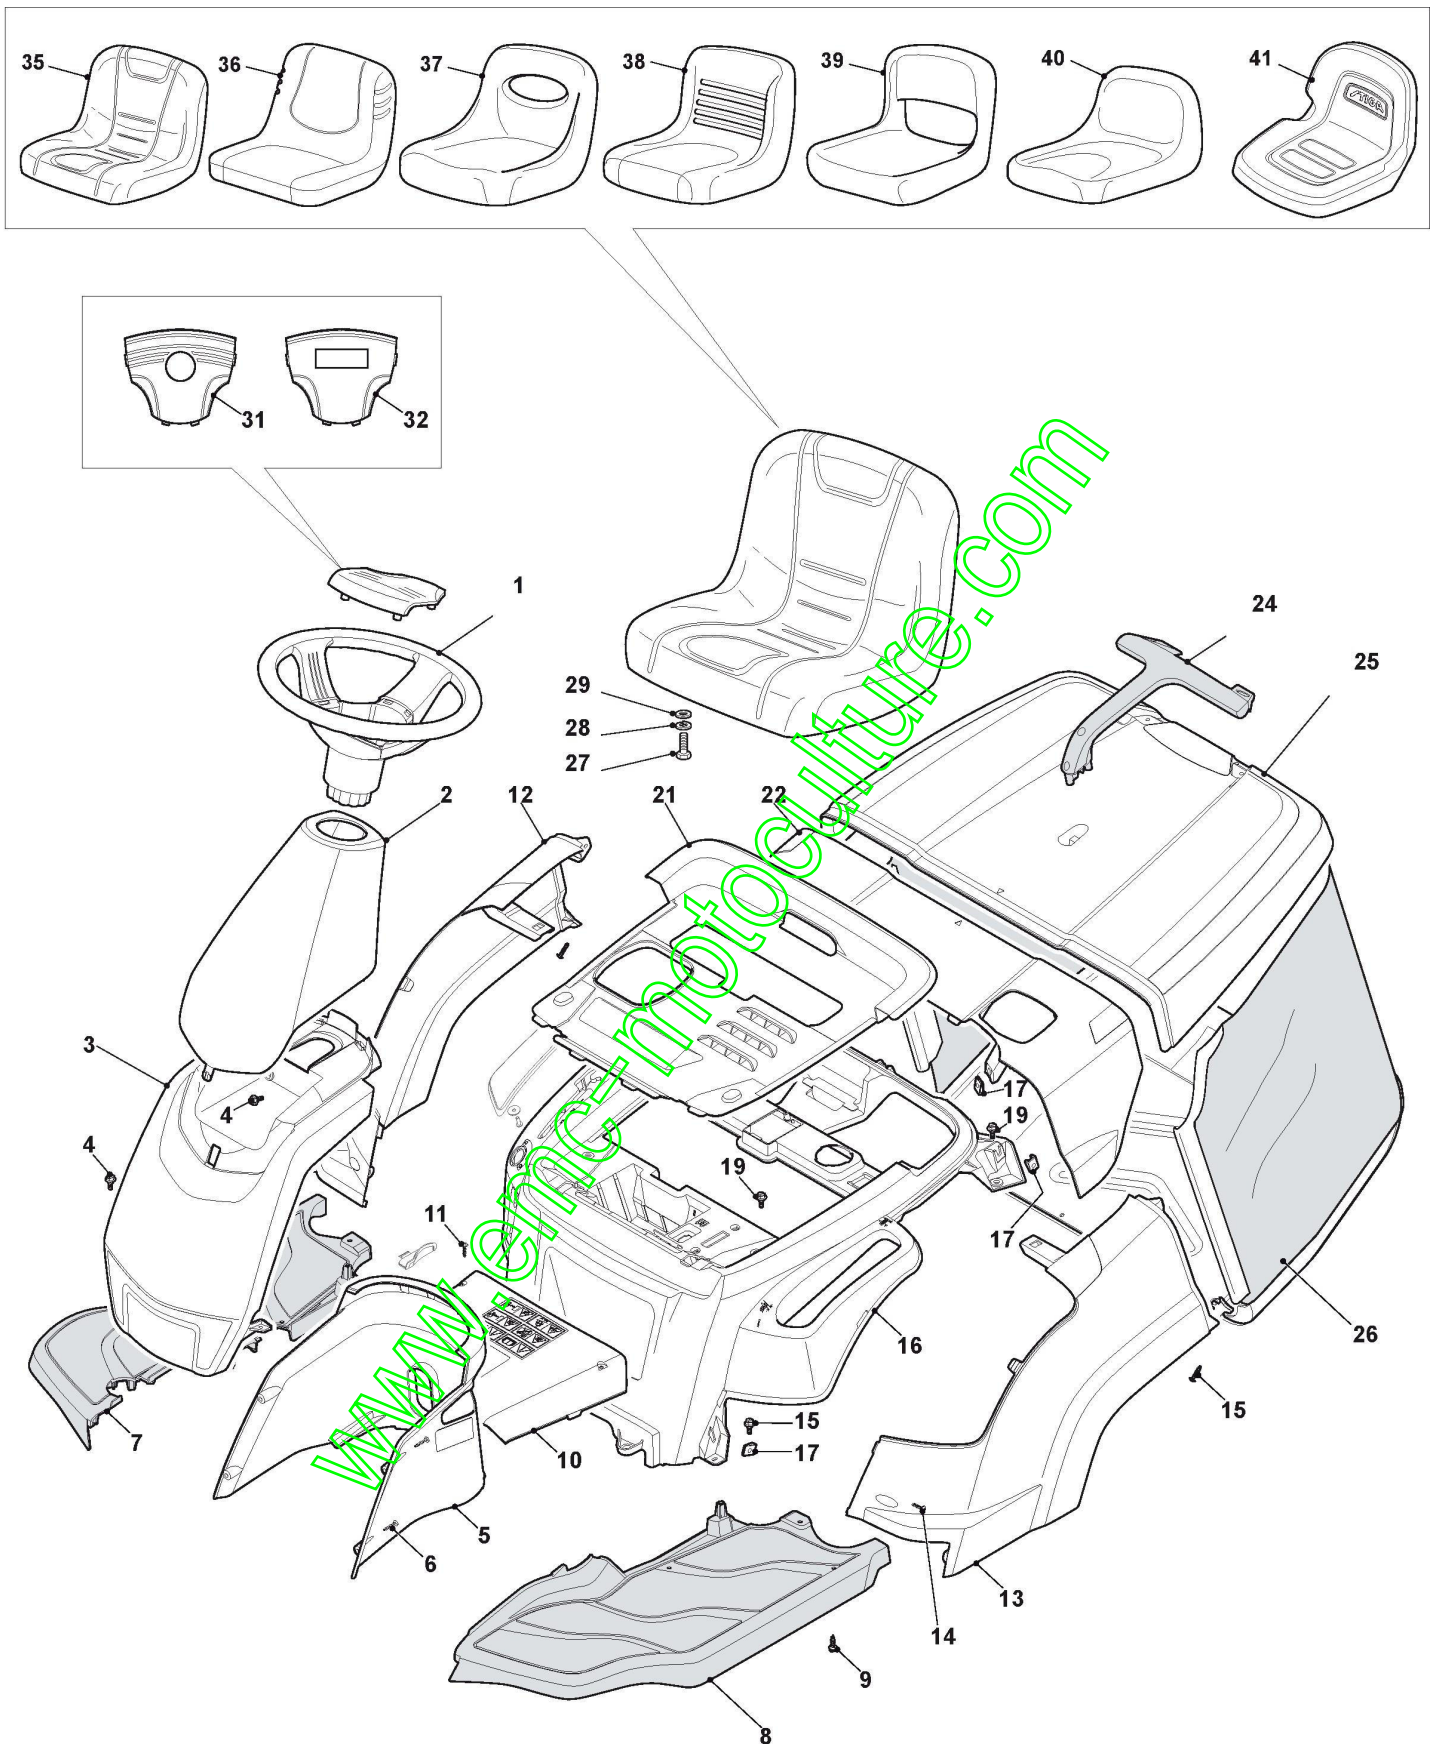

Carrosserie

Réf. N°	Q.té :	Code article	Description	Articles	De	Jusqu'à
1	1	325961220/0	Volant			
2	1	327110519/0	Couvre Tube De Direction, Gris St			
3	1	327110492/0	Couvercle Avant, Jaune			
4	4	125943010/0	Vis			
5	1	327110518/0	Couvercle Arrier, Gris Stiga			
6	4	112728300/0	Vis			
7	1	327500501/0	Marchepied Droit			
8	1	327500500/0	Marchepied Gauche			
9	14	112735402/0	Vis			
10	1	327110567/0	Couvre Central, Gris			
11	2	112728300/0	Vis			
12	1	327110488/0	Couvre Roue Droit, Jaune			
13	1	327110490/0	Couvre Roue Gauche, Jaune			
14	6	112727801/0	Vis			
15	6	112728300/0	Vis			
16	1	327110517/1	Couvercle Gris			
17	10	112437507/0	Plaquette			
19	6	125943010/0	Vis			
21	1	327110481/1	Couvre Moteur Noir			
22	1	327110494/0	Couvre, Jaune			
24	1	327394004/0	Poignée Noir			
25	1	327110484/0	Couvre-Bac Mobile, Jaune			
26	1	184106074/0	Sac, Toile			
27	4	112793101/0	Vis			
28	4	112583500/0	Grower			
29	4	112523060/0	Rondelle			
32	1	325580504/0	Plaque Volant			
41	1	125722477/0	Siege			

www.emc-motoculture.com