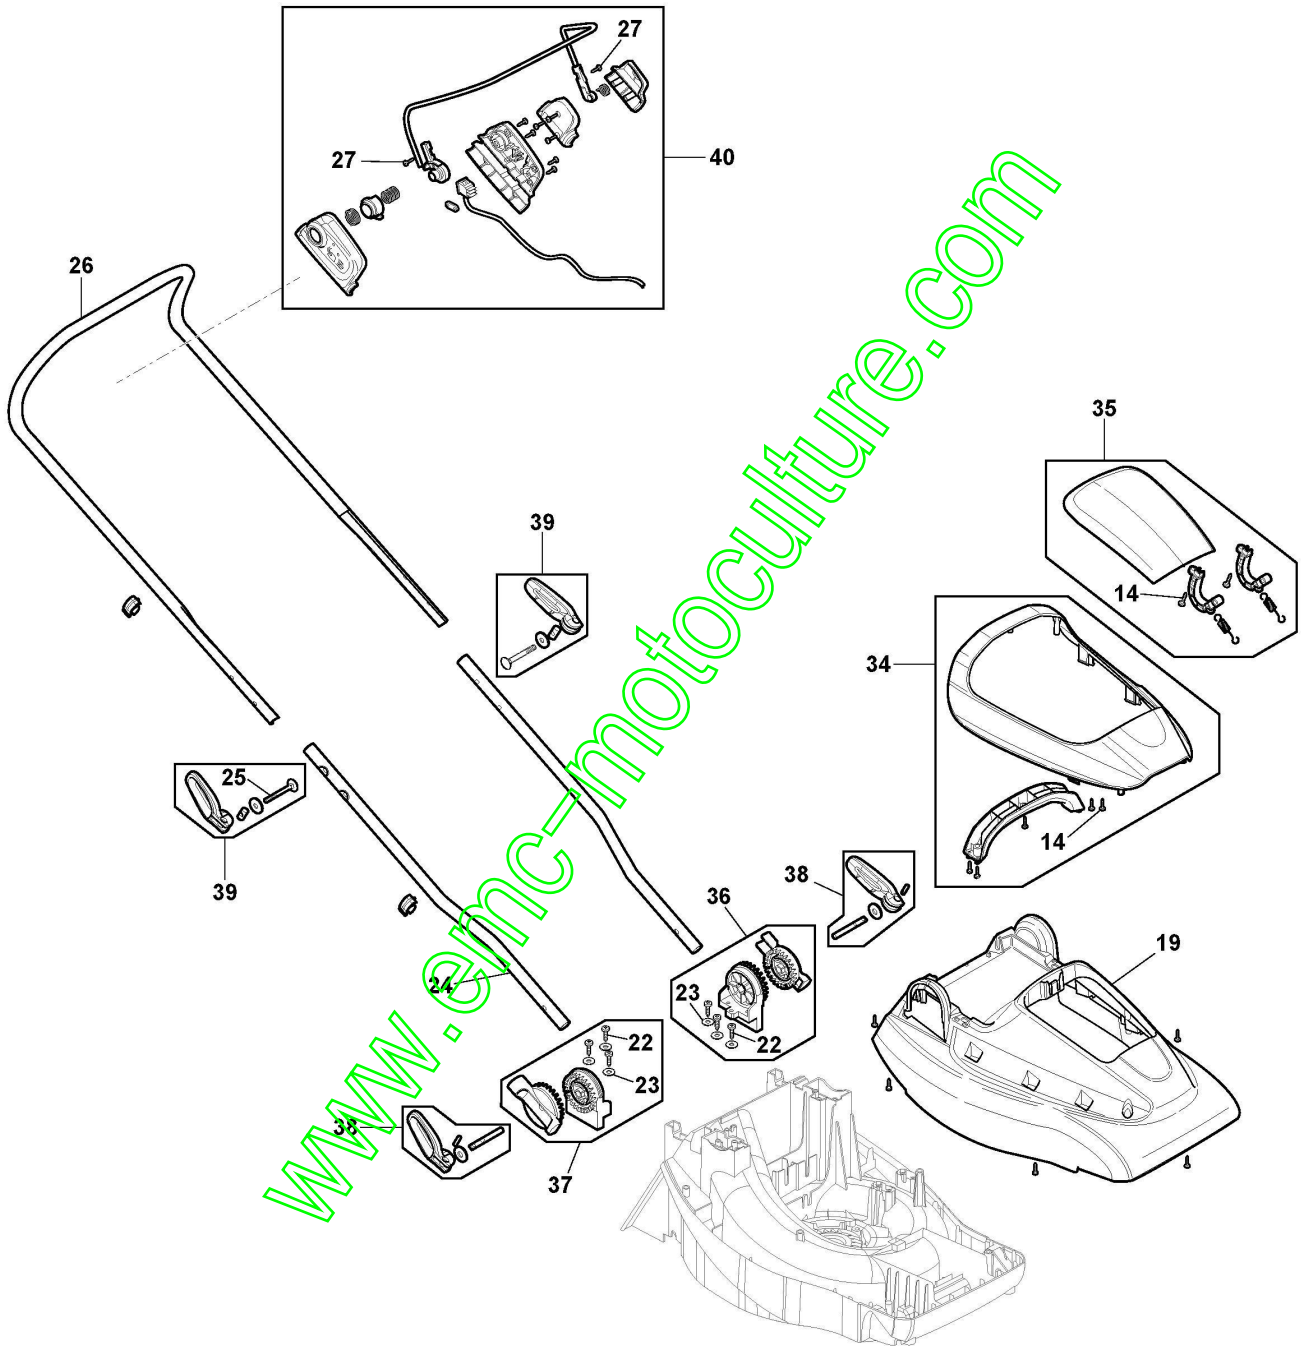

www.emc-motoculture.com

Mancheron

Réf. N°	Q.té :	Code article	Description	Articles	De	Jusqu'à
14	20	112728099/1	Vis			
19	1	118811187/0	Couvre Moteur			
22	6	112728535/0	Vis			
23	6	2312150	Rondelle			
24	2	118811189/0	Mancheron Inferiure			
25	2	112815255/0	Boulon			
26	1	118811190/0	Mancheron, Partie Superieure			
27	2	112727810/0	Vis			
34	1	118811198/0	Ens. Couvre			
35	1	118811199/0	Ens. Couvre			
36	1	118811200/0	Ens. Jointe, Gauche			
37	1	118811201/0	Ens. Jointe, Droite			
38	1	118811202/0	Ens. Poignée, Inferieur			
39	1	118811203/0	Ens. Poignée, Superieure			
40	1	118811204/0	Ens. Int. Main Morte			

www.emc-motoculture.com