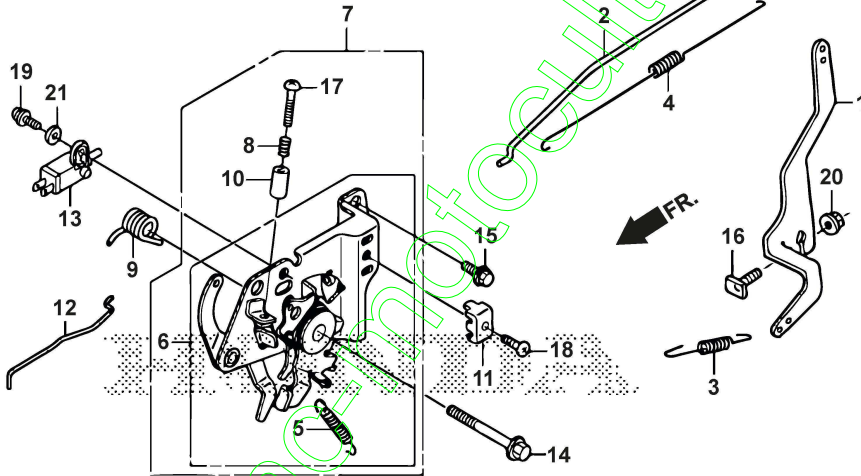

E-22 **HONDA**
ENGINES

Control

Réf. N°	Q.té :	Code article	Description	Articles	De	Jusqu'à
1	1	118551981/0	Arm, Governor	Honda: 16551-Z9L-000		
2	1	118551987/0	Rod, Governor	Honda: 16555-Z9L-000		
3	1	118551996/0	Spring, Governor	Honda: 16561-Z9P-000		
4	1	118552001/0	Spring, Throttle Return	Honda: 16562-Z9L-000		
16	1	HONDA_SP	Honda Spare Parts	Honda: 90015-ZE5-010 - BOLT, GOVERNOR ARM		
20	1	HONDA_SP	Honda Spare Parts	Honda: 94050-06000 - NUT, FLANGE, 6MM		

www-emc-motoculture.com