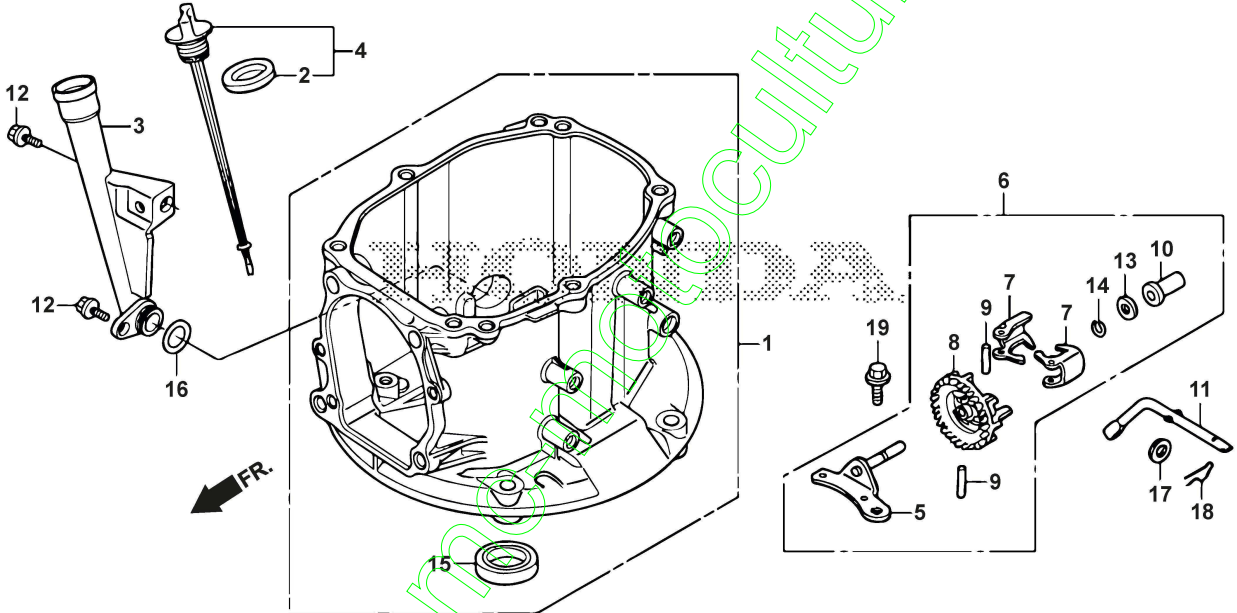

E-3 **HONDA**
ENGINES

Crankcase

Réf. N°	Q.té :	Code article	Description	Articles	De	Jusqu'à
1	1	118551712/0	Crankcase Assy.	Honda: 11100-Z9L-415		
2	1	HONDA_SP	Honda Spare Parts	Honda: 15625-ZE6-000 - PACKING, OIL FILLER CAP		
3	1	118551912/0	Extension, Oil Filler	Honda: 15631-Z9L-000		
4	1	118551917/0	Gauge Assy., Oil Level	Honda: 15650-Z9L-000		
5	1	HONDA_SP	Honda Spare Parts	Honda: 16508-ZM0-010 - SHAFT COMP., GOVERNOR HOLDER		
6	1	118551971/0	Governor Assy.	Honda: 16510-ZM0-010		
7	2	HONDA_SP	Honda Spare Parts	Honda: 16511-ZL8-000 - WEIGHT, GOVERNOR		
8	1	HONDA_SP	Honda Spare Parts	Honda: 16512-ZM0-000 - HOLDER, GOVERNOR WEIGHT		
9	2	HONDA_SP	Honda Spare Parts	Honda: 16513-ZE1-000 - PIN, GOVERNOR WEIGHT		
10	1	118551973/0	Slider, Governor	Honda: 16531-Z1T-000		
11	1	118551977/0	Shaft, Governor Arm	Honda: 16541-Z9L-000		
12	2	HONDA_SP	Honda Spare Parts	Honda: 90013-ZL8-000 - BOLT, FLANGE, 6X14 (CT200)		
13	1	HONDA_SP	Honda Spare Parts	Honda: 90451-Z1T-000 - WASHER, THRUST, 6MM		
14	1	118552244/0	Clip, Governor Holder	Honda: 90602-ZE1-000		
15	1	118552254/0	Oil Seal, 28X41.25X6	Honda: 91202-Z9L-003		
16	1	118552262/0	O-Ring, 19.1X2.2	Honda: 91301-Z9L-000		
17	1	118552273/0	Washer, Plain, 6Mm	Honda: 94101-06800		
18	1	HONDA_SP	Honda Spare Parts	Honda: 94251-08000 - PIN, LOCK, 8MM		
19	1	HONDA_SP	Honda Spare Parts	Honda: 95701-0601408 - BOLT, FLANGE, 6X14		

www-emc-motocycling.com