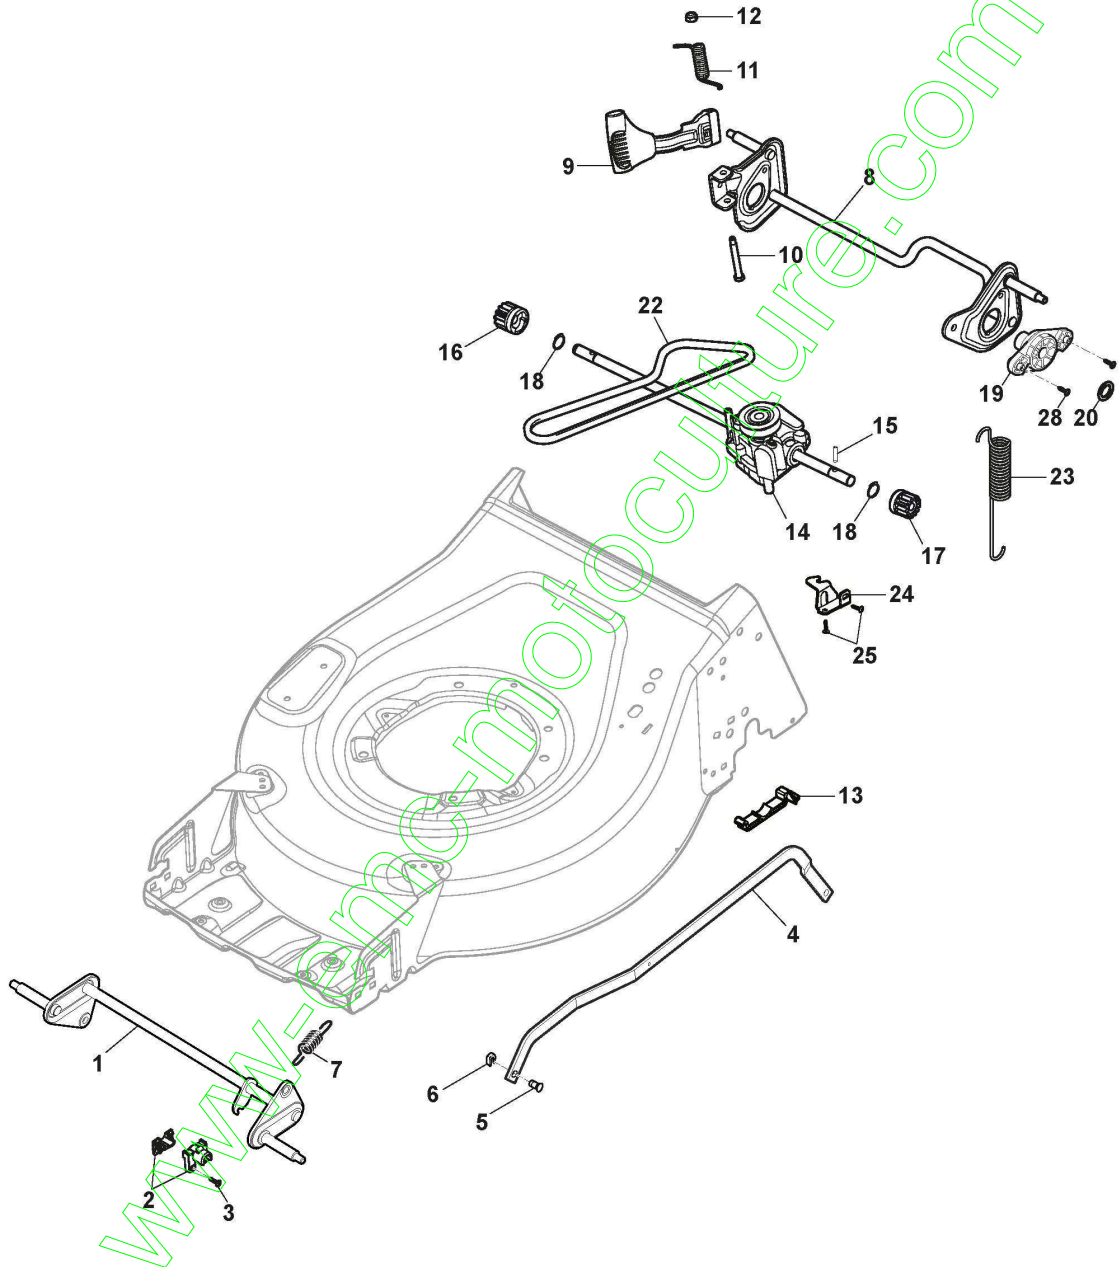

Reglage Hauteur Decoupe

Réf. N°	Q.té :	Code article	Description	Articles	De	Jusqu'à
1	1	381302947/0	Axe Roues Avant			
2	2	322785305/1	Support			
3	4	112728697/0	Vis			
4	1	322869735/0	Tige Commande Reglage Hauteur			
5	2	122519823/0	Pivot			
6	2	112000930/0	Anneau Benzing ø6			
7	1	122450494/0	Ressort			
8	1	381302849/1	Axe Roues Arriere			
9	1	381003458/1	Levier, Reglage Hauteur	with Standard Black Knob		
10	1	122534131/0	Pivot			
11	1	122446192/0	Ressort			
12	1	112154510/0	Ecrou			
13	2	322785500/0	Support			
14	1	181003140/0	Groupe Traction			
15	1	122753000/0	Goupille			
16	1	122570133/0	Pignon Droit			
17	1	122570134/0	Pignon Gauche			
18	4	112608600/0	Seeger			
19	2	322042067/0	Douille			
20	2	112521371/0	Rondelle			
22	1	1111-9296-01	Courroie	Stiga Packed into 135064196/0		
22	1	135064196/0	Courroie			
23	1	122430254/0	Ressort			
24	1	322778473/1	Etrier			
25	2	112728699/0	Vis			
28	1	112728697/0	Vis			

www-emc-motoculture.com