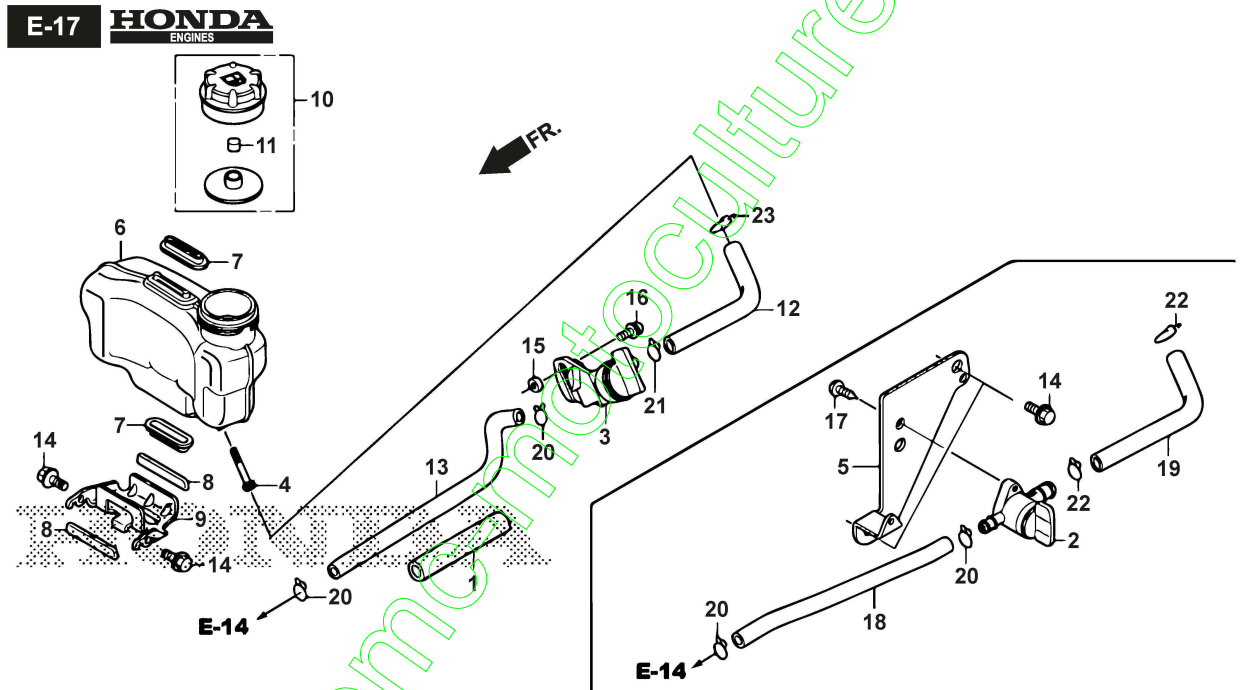

Fuel Tank

Réf. N°	Q.té :	Code article	Description	Articles	De	Jusqu'à
2	1	118552021/0	Cock Assy., Fuel	Honda: 16950-Z0Y-003		
4	1	118552023/0	Strainer, Fuel	Honda: 16952-Z9R-000		
5	1	HONDA_SP	Honda Spare Parts	Honda: 16961-Z9L-000 - STAY, FUEL COCK		
6	1	118552050/0	Tank, Fuel	Honda: 17511-Z9L-800		
7	2	118552056/0	Rubber A, Tank Mounting	Honda: 17532-Z9L-000		
8	2	118552059/0	Rubber B, Tank Mounting	Honda: 17533-Z9L-000		
9	1	118552063/0	Stay, Fuel Tank	Honda: 17561-Z9L-000		
10	1	118551682/0	Cap Assy., Fuel Tank	Honda: 17620-Z9L-800		
11	1	HONDA_SP	Honda Spare Parts	Honda: 17622-888-010 - SPONGE, FUEL CAP BREATHER		
14	4	HONDA_SP	Honda Spare Parts	Honda: 90014-952-000 - BOLT, FLANGE, 6X14 (CT200)		
17	1	HONDA_SP	Honda Spare Parts	Honda: 93913-25220 - SCREW, TAPPING, 5X12 (PO)		
18	1	HONDA_SP	Honda Spare Parts	Honda: 95001-4511040 - TUBE, FUEL, 4.5X110 (95001-45001-60M)		
19	1	HONDA_SP	Honda Spare Parts	Honda: 95001-7516040 - TUBE, FUEL, 7.3X160 (95001-75001-60M)		
20	2	HONDA_SP	Honda Spare Parts	Honda: 95002-02080 - CLIP, TUBE (B8)		
22	2	HONDA_SP	Honda Spare Parts	Honda: 95002-02120 - CLIP, TUBE (B12)		

www-emc-motoculture.com