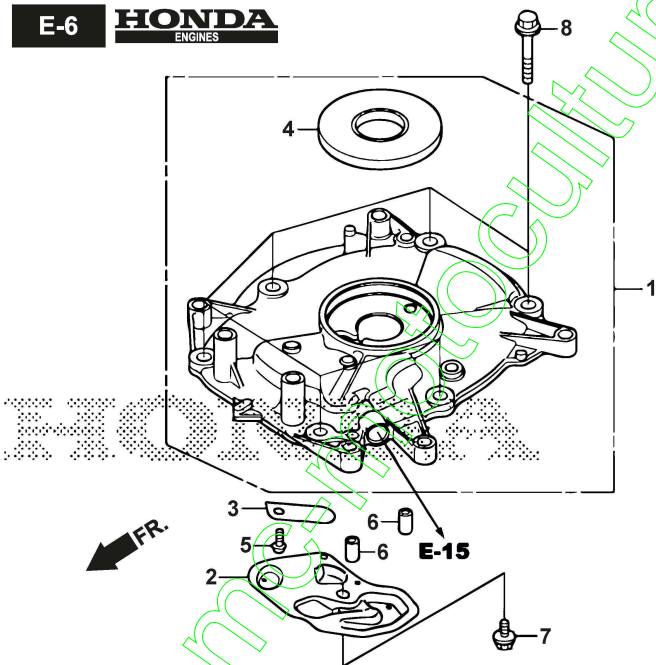

www-emergency-culture.com

Crankcase Cover

Réf. N°	Q.té :	Code article	Description	Articles	De	Jusqu'à
1	1	118551717/0	Cover Assy., Crankcase	Honda: 11300-Z9L-405		
2	1	118551750/0	Cover, Breather	Honda: 12356-Z9L-000		
3	1	118551757/0	Plate, Valve	Honda: 12377-Z9L-000		
4	1	118552249/0	Oil Seal, 25.4X62X6	Honda: 91201-Z0Y-003		
5	1	HONDA_SP	Honda Spare Parts	Honda: 93500-050080A - SCREW, PAN, 5X8		
6	2	HONDA_SP	Honda Spare Parts	Honda: 94301-08140 - DOWEL PIN, 8X14		
7	1	HONDA_SP	Honda Spare Parts	Honda: 95701-0601408 - BOLT, FLANGE, 6X14		
8	6	HONDA_SP	Honda Spare Parts	Honda: 95701-0802508 - BOLT, FLANGE, 8X25		

www-emc-motoculture.com