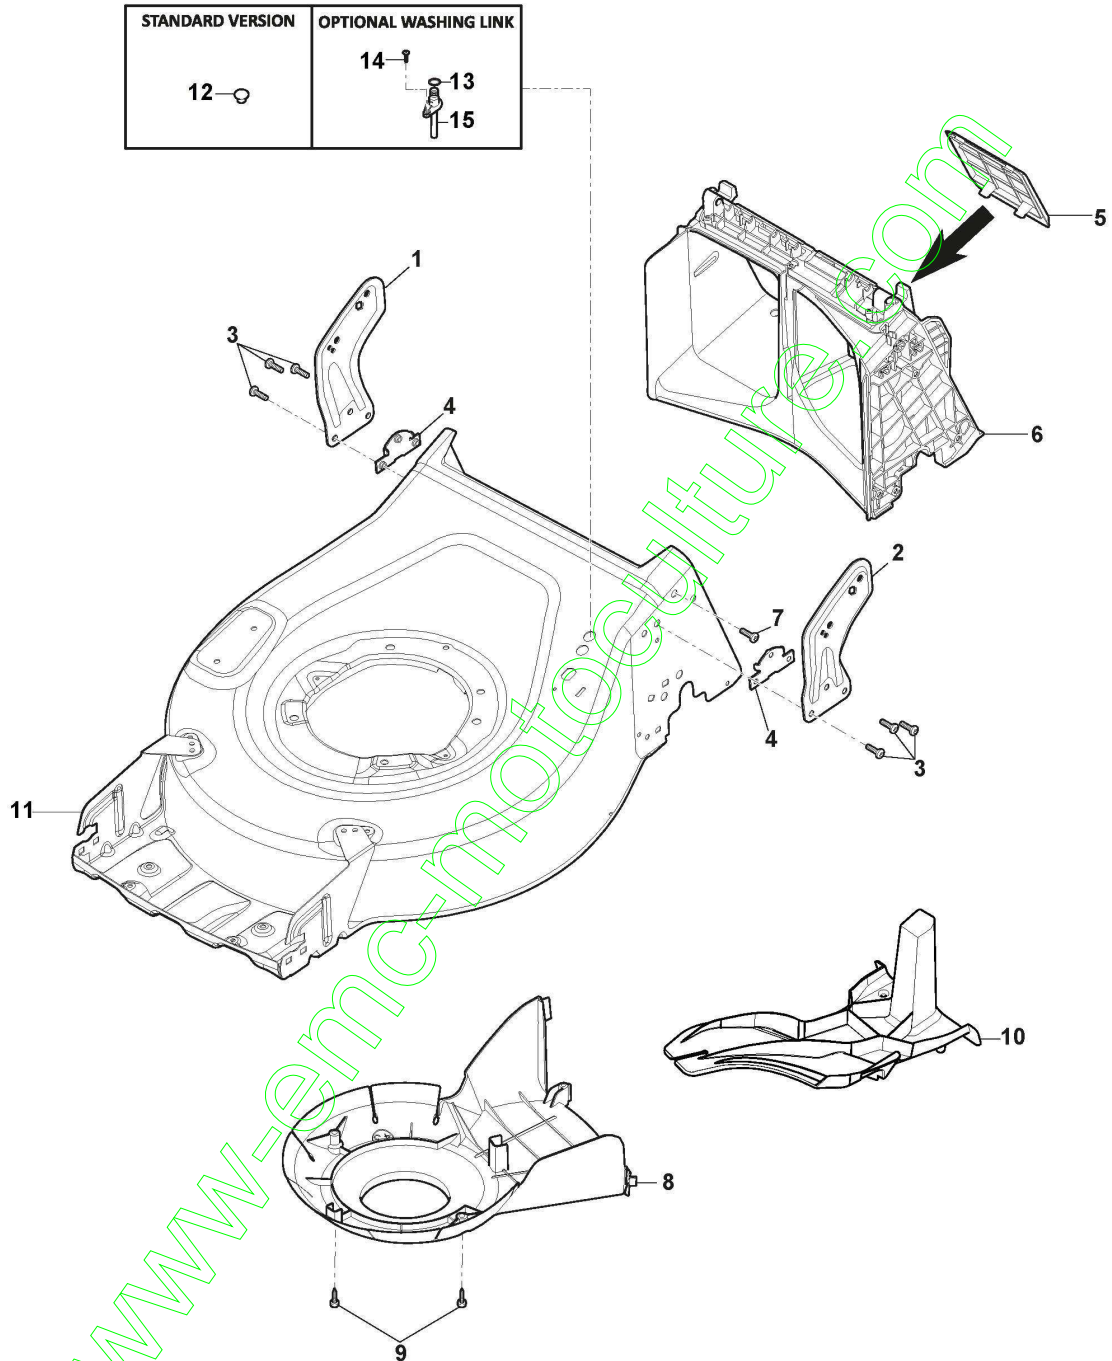

Châssis

Réf. N°	Q.té :	Code article	Description	Articles	De	Jusqu'à
1	1	381005195/2	Etrier Droit	Black		
2	1	381005197/2	Etrier Gauche	Black		
3	6	112727802/0	Vis			
4	2	322545213/0	Plaquette			
5	1	322600310/0	Rear door	Only for Electric Start Engine with ION battery		
6	1	322108329/0	Ens. Convoyeur Arriere			
7	2	112728697/0	Vis			
8	1	322060250/1	Protection Courroie	As Optional		
9	2	112728903/0	Vis	As Optional		
10	1	322140251/0	Deflecteur	As Optional		
11	1	381005618/0	Châssis Gris	Side Discharge		
12	1	322820077/1	Bouchon			
13	1	119035000/0	Joint Or	NOT for battery models		
14	1	112728450/0	Vis	NOT for battery models		
15	1	322034002/0	Attaque Lavage	NOT for battery models		

www-emc-motoculture.com