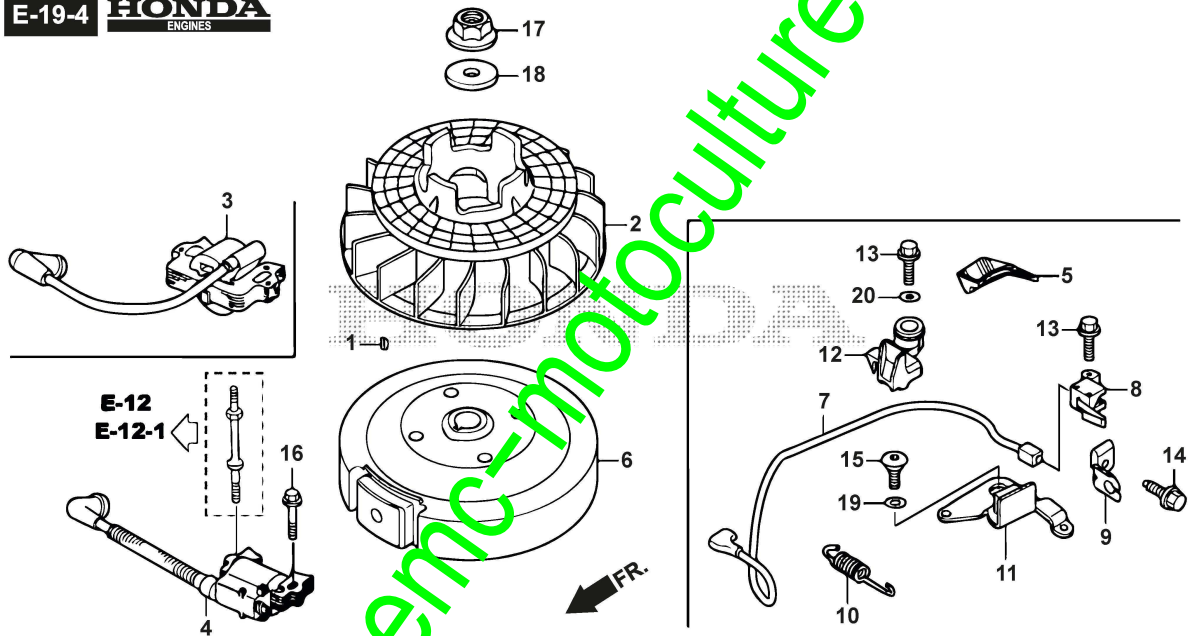

E-19-4 **HONDA**
ENGINES

Flywheel - GCV160A0 S4 GB SD

Réf. N°	Q.té :	Code article	Description	Articles	De	Jusqu'à
1	1	118551807/0	Key, Special Woodruff, 25X18	Honda: 13331-Z8B-900		
2	1	118552097/0	Fan, Cooling	Honda: 19511-Z8B-900		
3	1	118551695/0	Coil Assy., Ignition (Phelon)	Honda: 30500-Z8B-903		
5	1	HONDA_SP	Honda Spare Parts	Honda: 30549-Z8B-900 - CLAMPER, CORD		
6	1	118552170/0	Flywheel Comp. (Phelon)	Honda: 31110-Z0Y-003		
7	1	118552196/0	Cord, Stop Switch	Honda: 32195-Z8B-901		
8	1	118552200/0	Switch Assy., Engine Stop	Honda: 35120-Z8B-902		
9	1	118552207/0	Bracket, Brake Cable	Honda: 43416-Z8B-900		
10	1	118552212/0	Spring, Brake Lever	Honda: 75113-Z8B-900		
11	1	118552215/0	Arm Comp., Brake	Honda: 75120-Z8B-901		
12	1	118552216/0	Spring, Tensioner	Honda: 75573-Z8B-901		
13	2	HONDA_SP	Honda Spare Parts	Honda: 90001-Z8B-900 - BOLT, SPECIAL, 5X16		
14	1	HONDA_SP	Honda Spare Parts	Honda: 90007-Z8B-900 - BOLT, FLANGE, 6X14		
15	1	HONDA_SP	Honda Spare Parts	Honda: 90009-Z8B-900 - BOLT, SPECIAL		
16	1	HONDA_SP	Honda Spare Parts	Honda: 90018-Z8B-900 - BOLT, FLANGE, 6X25 (CT200)		
17	1	HONDA_SP	Honda Spare Parts	Honda: 90001-Z8B-800 - NUT, SPECIAL, 14MM		
18	1	HONDA_SP	Honda Spare Parts	Honda: 90401-Z8B-900 - WASHER, 14X45		
19	1	HONDA_SP	Honda Spare Parts	Honda: 90402-Z8B-900 - WASHER, SPECIAL		
20	1	HONDA_SP	Honda Spare Parts	Honda: 94103-05800 - WASHER, PLAIN, 5MM		

www.emc-motoculture.com