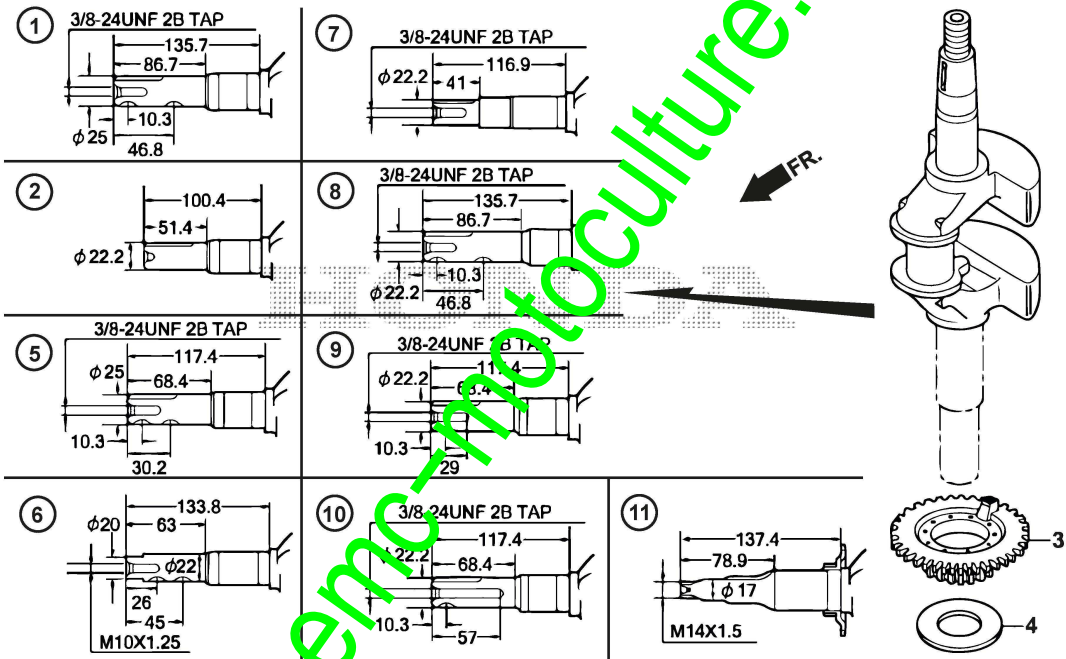

E-7-1 HONDA
ENGINES

www.ems-motoculture.com

Crankshaft

Réf. N°	Q.té :	Code article	Description	Articles	De	Jusqu'à
3	1	118551810/0	Pulley, Timing Belt Drive	Honda: 13621-Z8B-900		
4	1	118552237/0	Washer, Thrust	Honda: 90402-Z0Y-000		
5	1	118551803/0	Crankshaft	Honda: 13311-Z8B-950		

www.emc-motoculture.com