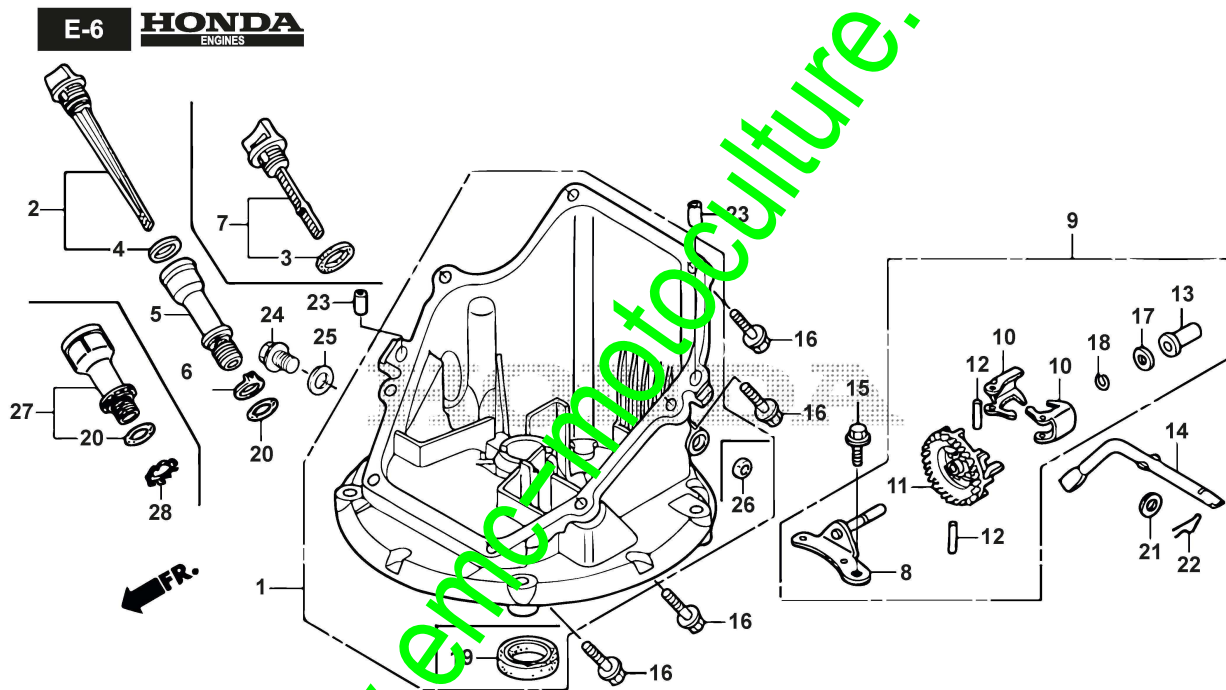

www.emc-motoculture.com

Oil Pan

Réf. N°	Q.té :	Code article	Description	Articles	De	Jusqu'à
1	1	118551718/0	Pan Assy., Oil	Honda: 11300-ZM0-405		
2	1	118551918/0	Gauge Assy., Oil Level	Honda: 15650-ZM0-801		
4	1	HONDA_SP	Honda Spare Parts	Honda: 15625-ZE6-000 - PACKING, OIL FILLER CAP		
5	1	118551913/0	Extension, Oil Filler	Honda: 15631-ZM0-000		
6	1	118551914/0	Washer, Extension Lock	Honda: 15639-ZM0-000		
8	1	HONDA_SP	Honda Spare Parts	Honda: 16508-Z8B-003 - SHAFT COMP., GOVERNOR HOLDER		
9	1	118551968/0	Governor Assy.	Honda: 16510-Z8B-000		
10	2	HONDA_SP	Honda Spare Parts	Honda: 16511-ZL8-000 - WEIGHT, GOVERNOR		
11	1	HONDA_SP	Honda Spare Parts	Honda: 16512-ZM0-000 - HOLDER, GOVERNOR WEIGHT		
12	2	HONDA_SP	Honda Spare Parts	Honda: 16513-ZE1-000 - PIN, GOVERNOR WEIGHT		
13	1	HONDA_SP	Honda Spare Parts	Honda: 16531-ZE1-000 - SLIDER, GOVERNOR		
14	1	118551976/0	Shaft, Governor Arm	Honda: 16541-Z8B-000		
15	1	HONDA_SP	Honda Spare Parts	Honda: 90014-958-000 - BOLT, FLANGE, 6X14 (C720)		
16	8	HONDA_SP	Honda Spare Parts	Honda: 90121-552-000 - BOLT, FLANGE, 6X25 (C7200)		
17	1	HONDA_SP	Honda Spare Parts	Honda: 9045-ZE1-000 - WASHER, THRUST, 6MM		
18	1	118552244/0	Clip, Governor Holder	Honda: 90602-ZE1-000		
19	1	118552255/0	Oil Seal, 28X41.25X6	Honda: 91202-ZL8-003		
20	1	118552266/0	O-Ring, 14.8X2.4 (Arai)	Honda: 91303-KF0-003		
21	1	118552273/0	Washer, Plain, 6Mm	Honda: 94101-06800		
22	1	HONDA_SP	Honda Spare Parts	Honda: 94251-08000 - PIN, LOCK, 8MM		
23	2	HONDA_SP	Honda Spare Parts	Honda: 90701-Z8B-000 - DOWEL PIN, 8X20		