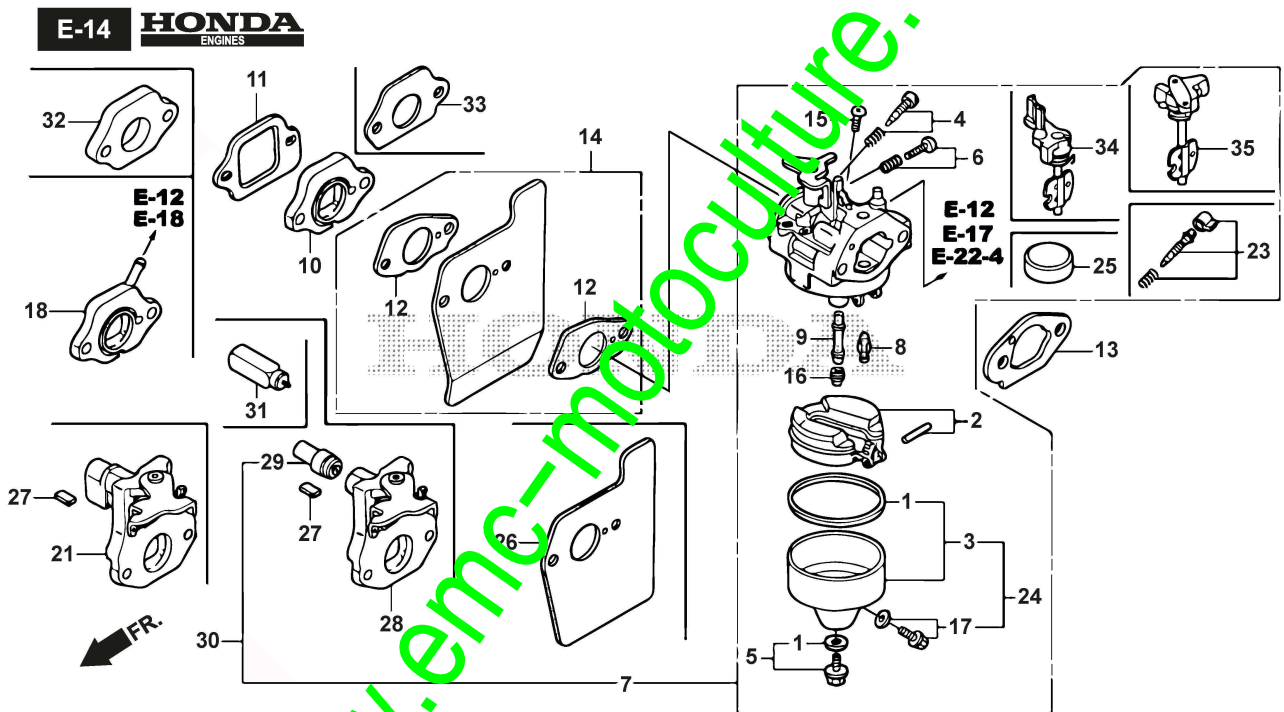

Carburetor

Réf. N°	Q.té :	Code article	Description	Articles	De	Jusqu'à
1	1	HONDA_SP	Honda Spare Parts	Honda: 16010-883-015 - PACKING SET		
2	1	118551931/0	Float Set	Honda: 16013-ZL1-003		
3	1	118551932/0	Chamber Set, Float	Honda: 16015-ZOL-881		
5	1	118551937/0	Screw Set	Honda: 16028-ZK7-S91		
6	1	HONDA_SP	Honda Spare Parts	Honda: 16029-ZG0-901 - SCREW SET (THROTTLE STOP)		
7	1	118551651/0	Carburetor Assy. (Bb76F A)	Honda: 16100-ZOL-N21		
7	1	118551656/0	Carburetor Assy. (Bb75G A)	Honda: 16100-Z8B-871		
7	1	118551658/0	Carburetor Assy. (Bb76A A)	Honda: 16100-Z8B-901		
8	1	HONDA_SP	Honda Spare Parts	Honda: 16155-ZM0-013 - VALVE, FLOAT		
9	1	HONDA_SP	Honda Spare Parts	Honda: 16166-Z2C-003 - NOZZLE, MAIN		
9	1	HONDA_SP	Honda Spare Parts	Honda: 16166-Z8B-901 - NOZZLE, MAIN		
11	1	118551949/0	Packing, Insulator	Honda: 16212-ZL8-000		
15	1	HONDA_SP	Honda Spare Parts	Honda: 93500-050061H - SCREW, PAN, 5X6		
16	1	HONDA_SP	Honda Spare Parts	Honda: 99101-1240650 - JET, MAIN, #65		
16	-1	HONDA_SP	Honda Spare Parts	Honda: 99101-1240550 - JET, MAIN, #55		
16	-1	HONDA_SP	Honda Spare Parts	Honda: 99101-1240580 - JET, MAIN, #58		
16	1	HONDA_SP	Honda Spare Parts	Honda: 99101-1240600 - JET, MAIN, #60		
16	-1	HONDA_SP	Honda Spare Parts	Honda: 99101-1240620 - JET, MAIN, #62		
25	1	HONDA_SP	Honda Spare Parts	Honda: 16148-Z1L-851 - CAP, CHOKE DUST		
26	1	118552122/0	Guide, Air	Honda: 19651-ZOL-000		
28	1	118552010/0	Control Assy., Choke	Honda: 16600-Z8B-900		
28	1	118552011/0	Control Assy., Choke	Honda: 16600-Z8D-840		
31	1	118552014/0	Thermowax Assy.	Honda: 16620-Z8D-305		
33	1	118551947/0	Packing, Insulator	Honda: 16212-Z8B-900		
34	1	HONDA_SP	Honda Spare Parts	Honda: 16044-Z8B-901 - CHOKE SET		

www.emc-motoculture.com