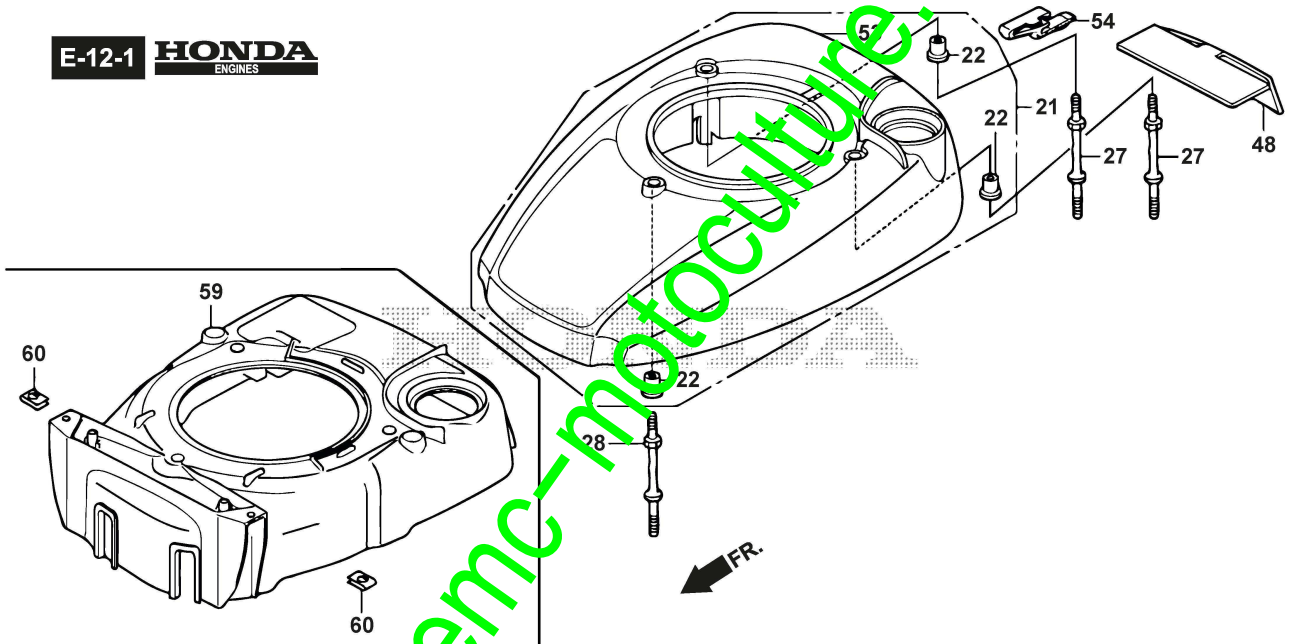

E-12-1 **HONDA**
ENGINES

Fan Cover

Réf. N°	Q.té :	Code article	Description	Articles	De	Jusqu'à
6	1	118552021/0	Cock Assy., Fuel	Honda: 16950-Z0Y-003		
7	1	118552022/0	Strainer, Fuel	Honda: 16952-Z8B-000		
8	1	HONDA_SP	Honda Spare Parts	Honda: 16961-Z0L-900 - STAY, FUEL COCK		
9	1	118552049/0	Tank, Fuel	Honda: 17511-Z8B-801		
10	1	118552051/0	Seal, Fuel Filler Neck	Honda: 17514-Z0L-000		
12	1	118552055/0	Rubber A, Tank Mounting	Honda: 17532-Z8B-800		
13	1	118552058/0	Rubber B, Tank Mounting	Honda: 17533-Z8B-800		
14	1	118552060/0	Nut, Tank Mounting	Honda: 17534-Z0L-000		
16	1	118552065/0	Gauge, Fuel Level	Honda: 17636-Z0L-010		
24	1	HONDA_SP	Honda Spare Parts	Honda: 90013-883-000 - BOLT, FLANGE, 6X12 (CT200)		
25	1	HONDA_SP	Honda Spare Parts	Honda: 90015-883-000 - BOLT, FLANGE, 6X28 (CT200)		
27	2	118552226/0	Bolt, Stud (Fan Cover)	Honda: 90043-Z8D-010		
28	1	118552226/0	Bolt, Stud (Fan Cover)	Honda: 90043-Z8D-010		
33	1	HONDA_SP	Honda Spare Parts	Honda: 93913-25220 - SCREW, TAPPING, 5X12 (CT200)		
35	1	HONDA_SP	Honda Spare Parts	Honda: 91424-Z8B-900 - TUBE, FUEL, 4.5X110		
36	1	HONDA_SP	Honda Spare Parts	Honda: 91427-Z8B-901 - TUBE, FUEL, 7.3X160		
37	2	HONDA_SP	Honda Spare Parts	Honda: 95002-50000 - CLIP, TUBE (C9)		
39	2	HONDA_SP	Honda Spare Parts	Honda: 95002-02130 - CLIP, TUBE (E12.5)		
53	1	HONDA_SP	Honda Spare Parts	Honda: 19611-Z8B-900ZB - COVER, FAN *NH1*		
54	1	118552052/0	Clip, Tank Mounting *Nh1*	Honda: 17516-Z8B-900ZD		
54	1	HONDA_SP	Honda Spare Parts	Honda: 17516-Z8B-900ZE - CLIP, TANK MOUNTING *T89*		
55	2	HONDA_SP	Honda Spare Parts	Honda: 90014-952-000 - BOLT, FLANGE, 6X14 (CT200)		
56	1	118552064/0	Cap Assy., Fuel Tank	Honda: 17620-ZL8-023		
57	1	HONDA_SP	Honda Spare Parts	Honda: 17622-888-010 - SPONGE, FUEL CAP BREATHER		
58	1	HONDA_SP	Honda Spare Parts	Honda: 17624-ZE7-000 - PACKING, FUEL CAP		
59	1	118552109/0	Cover, Fan *Nh1*	Honda: 19611-Z8B-V40ZC		
60	2	HONDA_SP	Honda Spare Parts	Honda: 66871-611-000 - NUT, CENTER PANEL		

www.emc-motoculture.com