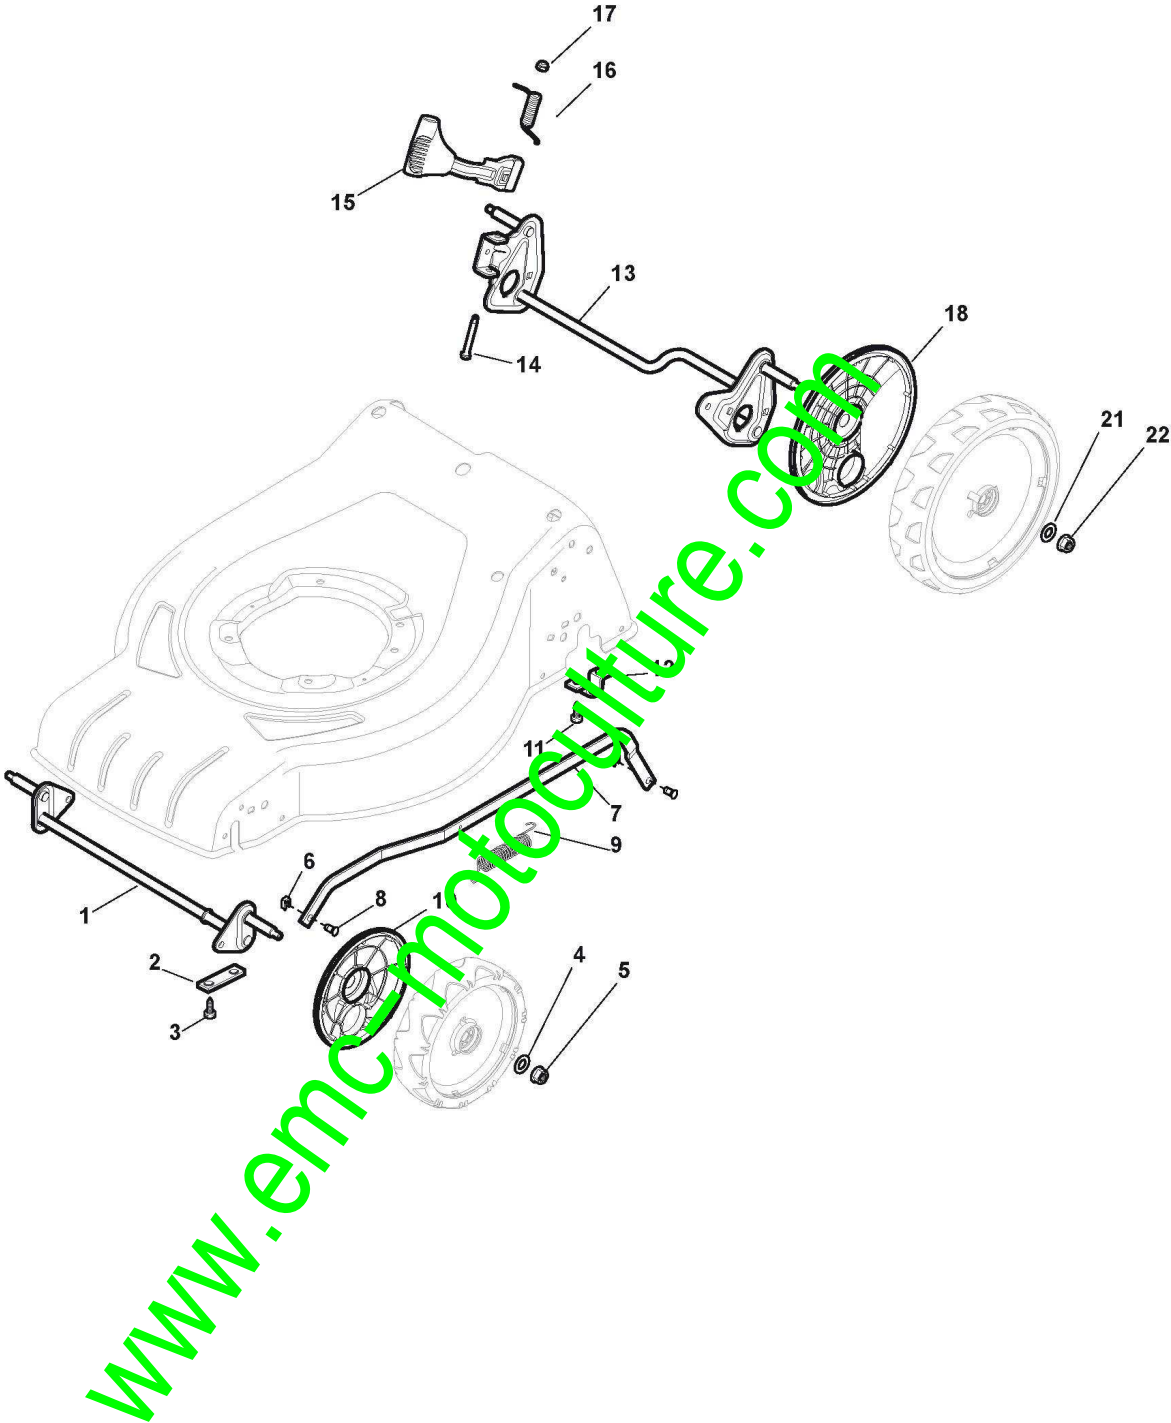

Reglage Hauteur Decoupe

Réf. N°	Q.té :	Code article	Description	Articles	De	Jusqu'à
1	1	381302821/0	Axe Roues Avant			To S/N 20BA2WBH 054315
1	1	381302821/1	Axe Roues Avant		From S/N 20BA2WBH 070583	
2	2	322545142/0	Plaquette			
3	4	112728698/0	Vis			
4	2	112521350/0	Rondelle			
5	2	112155000/0	Ecrou			
6	2	112436050/0	Plaquette			
7	1	322869673/0	Tige Commande Reglage Hauteur			To S/N 20BA2WBH 061216
7	1	322869673/1	Tige Commande Reglage Hauteur		From S/N 20BA2WBH 070583	
8	2	122519820/0	Pivot			
9	1	122446193/0	Ressort			
10	2	322600247/0	Protection Roue	As Optional		
11	4	112728698/0	Vis			
12	2	322545152/0	Plaquette			
13	1	381302817/0	Axe Roues Arriere			To S/N 20BA2WBH 061216
13	1	381302817/1	Axe Roues Arriere		From S/N 20BA2WBH 070583	
14	1	122534131/0	Pivot			
15	1	381003357/0	Levier, Reglage Hauteur	for others brand models		To S/N 20BA2WBH 061216
15	1	381003357/1	Levier, Reglage Hauteur	with Standard Black Knob	From S/N 20BA2WBH 076281	
15	1	381003457/0	Levier, Reglage Hauteur	for STIGA brand models		To S/N 20BA2WBH 061216
15	1	381003457/1	Levier, Reglage Hauteur	with STIGA Logo Black Knob	From S/N 20BA2WBH 073719	
16	1	122446192/0	Ressort			
17	1	112154510/0	Ecrou			
18	2	322600205/0	Protection Roue			To S/N 20BA2WBH 061216
18	1	322600205/1	Protection Roue		From 01-Septem ber-2014	
21	2	112521350/0	Rondelle			
22	2	112155000/0	Ecrou			

www.emc-motoculture.com