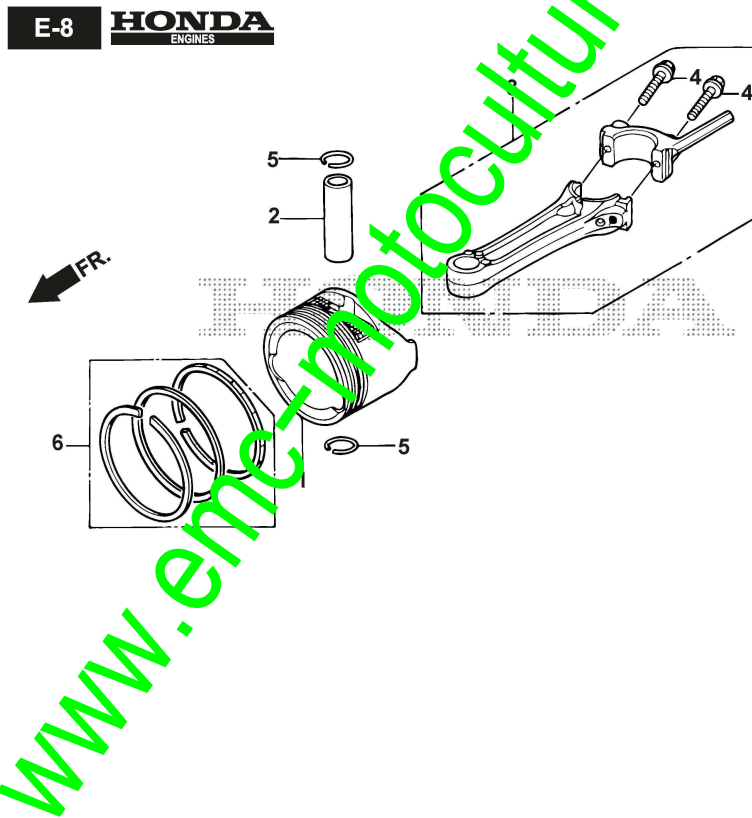

Piston/Connecting Rod

Réf. N°	Q.té :	Code article	Description	Articles	De	Jusqu'à
1	1	118551774/0	Piston	Honda: 13101-Z8A-900		
2	1	118551783/0	Pin, Piston	Honda: 13111-Z8B-000		
3	1	118551790/0	Rod Assy., Connecting	Honda: 13200-Z0J-000		
4	2	HONDA_SP	Honda Spare Parts	Honda: 90006-Z8B-000 - BOLT, CONNECTING ROD		
5	2	118552241/0	Clip, Piston Pin, 13Mm	Honda: 90551-ZE0-000		
6	1	118551758/0	Ring Set, Piston (Std.) (Teikoku)	Honda: 13010-Z0L-014		

www.emc-motoculture.com