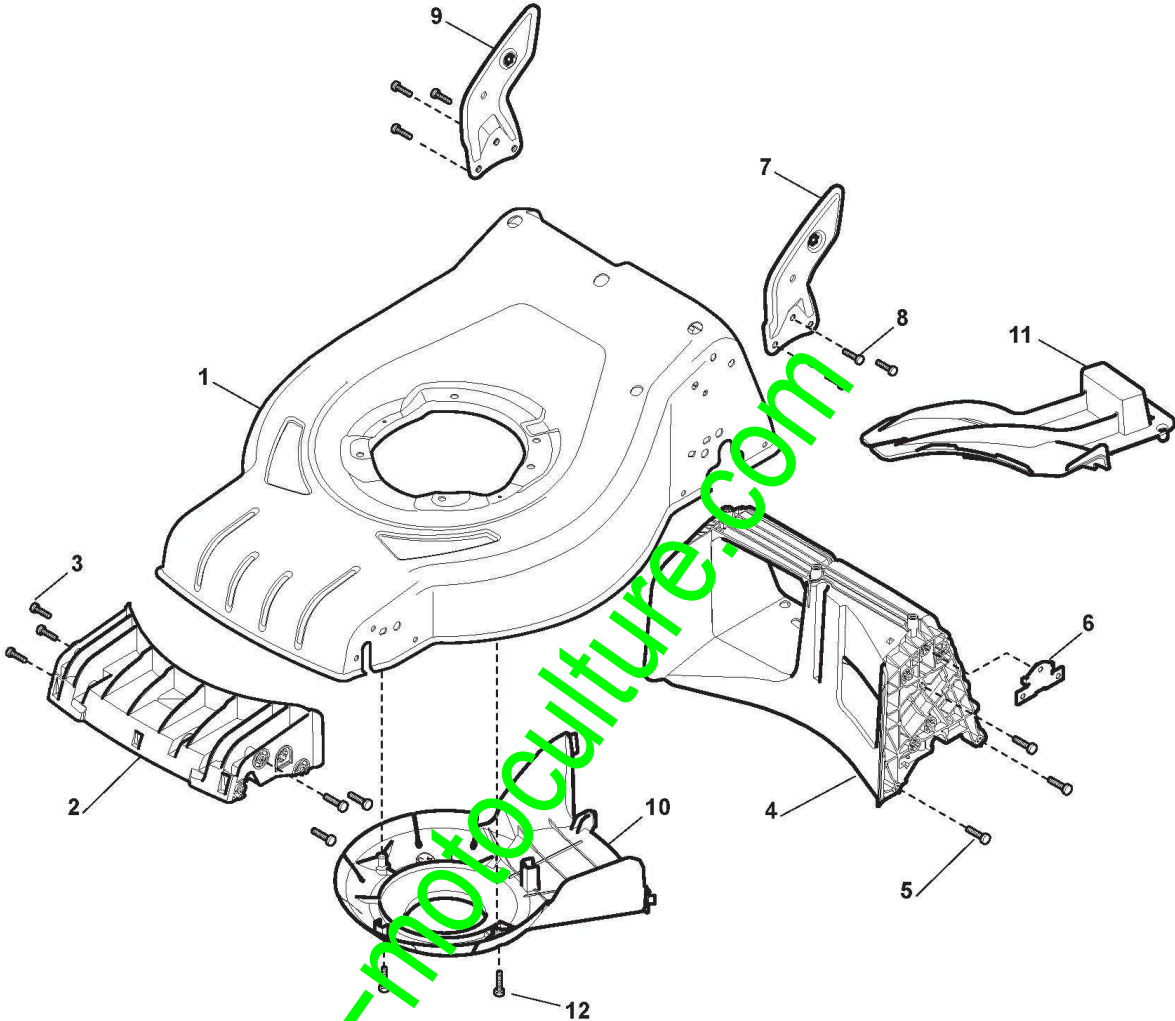

Châssis

Réf. N°	Q.té :	Code article	Description	Articles	De	Jusqu'à
1	1	381004729/0	Châssis Gris			
2	1	322108301/0	Ens. Convoyeur Avant			To
2	1	322108301/1	Ens. Convoyeur Avant		From	
3	6	112728699/0	Vis		01-Septem	
4	1	322108302/0	Ens. Convoyeur Arriere		ber-2011	
5	6	112728699/0	Vis			
6	2	322545213/0	Plaquette			
7	1	381005139/0	Bride Gauche			
8	6	112727801/0	Vis			
9	1	381005137/0	Bride Droit			
10	1	322060242/0	Protection Courroie			
11	1	322140239/0	Deflecteur			
12	2	112728530/0	Vis			

www.emc-motoculture.com